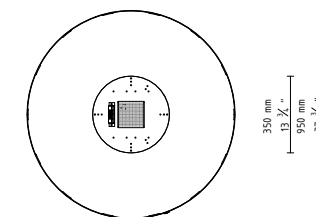

Galio OUTDOOR GAS FIREPLACE

Galio Fire Pit Corten

*A circular fire pit in modish steel case
The focal point for your outdoor living space*

FEATURES

- For outdoor use
- Free-standing
- Portable unit
- Easy installation
- Flame height regulation
- Round-shape burner
- LPG or Natural Gas powered
- Safety sensor
- No electrical connection required
- Bespoke sizes
- CE certified components
- Smart Home System compatible
- Optional: Wi-Fi modul
- Optional: remote control

SPECIFICATION

FUEL OPTION		G20 / G25 (NATURAL GAS)	G30 / G31 (LPG)
Heat output	kW [Hi]	min. 2,4 - max. 4,7	min. 2,5 - max. 5,1
Gas consumption	kg/h	-	min. 0,2 - max. 0,4
Gas consumption	m ³ /h	min. 0,25 - max. 0,5	-
Gas pressure	mbar	20	37
Net weight	kq	65	
Finish	-	CASING: corten steel BURNER: stainless steel	

DIMENSIONS

INSTALLATION REQUIREMENTS

OPTIONAL