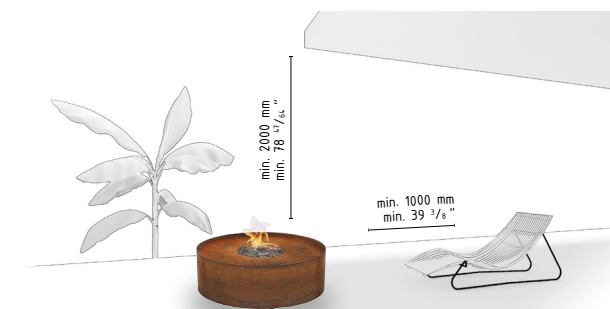

Galio OUTDOOR GAS FIREPLACE

Galio Fire Pit Corten

*A circular fire pit in modish steel case
The focal point for your outdoor living space*

FEATURES

- For outdoor use
- Free-standing
- Portable unit
- Easy installation
- Flame height regulation
- Round-shape burner
- LPG or Natural Gas powered
- Safety sensor
- No electrical connection required
- Bespoke sizes
- CE certified components
- Smart Home System compatible
- Optional: Wi-Fi modul
- Optional: remote control

SPECIFICATION

FUEL OPTION		G20 / G25 (NATURAL GAS)	G30 / G31 (LPG)
Heat output	kW [Hi]	min. 2,4 - max. 4,7	min. 2,5 - max. 5,1
Gas consumption	kg/h	-	min. 0,2 - max. 0,4
Gas consumption	m ³ /h	min. 0,25 - max. 0,5	-
Gas pressure	mbar	20	37
Net weight	kq	65	
Finish	-	CASING: corten steel BURNER: stainless steel	

DIMENSIONS

INSTALLATION REQUIREMENTS

OPTIONAL