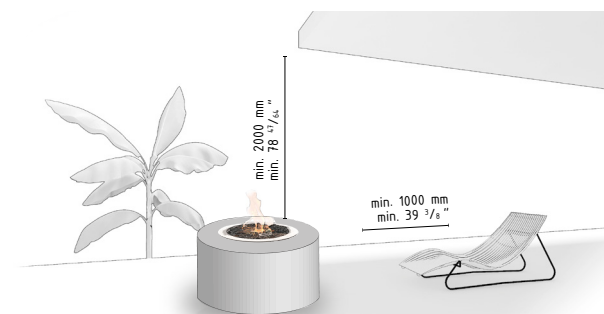

Galio OUTDOOR GAS FIREPLACE

Galio Fire Pit Insert

*A circular insert providing unlimited arrangement possibilities
Awaken your outdoor space with natural fire*

FEATURES

- For outdoor use
- Easy installation
- Flame height regulation
- Round-shape burner
- LPG or Natural Gas powered
- Safety sensor
- No electrical connection required
- Bespoke sizes
- CE certified components
- Smart Home System compatible
- Optional: Wi-Fi modul
- Optional: remote control

SPECIFICATION

FUEL OPTION		G20 / G25 (NATURAL GAS)	G30 / G31 (LPG)
Heat output	kW [Hi]	min. 2,4 - max. 4,7	min. 2,5 - max. 5,1
Gas consumption	kg/h	-	min. 0,2 - max. 0,4
Gas consumption	m ³ /h	min. 0,25 - max. 0,5	-
Gas pressure	mbar	20	37
Net weight	kq	15	
Finish	-	stainless steel	

DIMENSIONS

INSTALLATION REQUIREMENTS

OPTIONAL