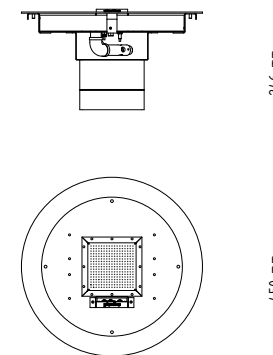

Galio OUTDOOR GAS FIREPLACE

Galio Fire Pit Insert

*A circular insert providing unlimited arrangement possibilities
Awaken your outdoor space with natural fire*

FEATURES

- For outdoor use
- Easy installation
- Flame height regulation
- Round-shape burner
- LPG or Natural Gas powered
- Safety sensor
- No electrical connection required
- Bespoke sizes
- CE certified components
- Smart Home System compatible
- Optional: Wi-Fi modul
- Optional: remote control

SPECIFICATION

FUEL OPTION		G20 / G25 (NATURAL GAS)	G30 / G31 (LPG)
Heat output	kW [Hi]	min. 2,4 - max. 4,7	min. 2,5 - max. 5,1
Gas consumption	kg/h	-	min. 0,2 - max. 0,4
Gas consumption	m ³ /h	min. 0,25 - max. 0,5	-
Gas pressure	mbar	20	37
Net weight	kq	15	
Finish	-	stainless steel	

DIMENSIONS

INSTALLATION REQUIREMENTS

OPTIONAL