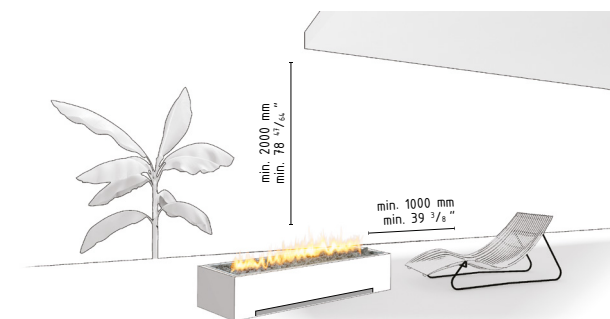

INSTALLATION REQUIREMENTS