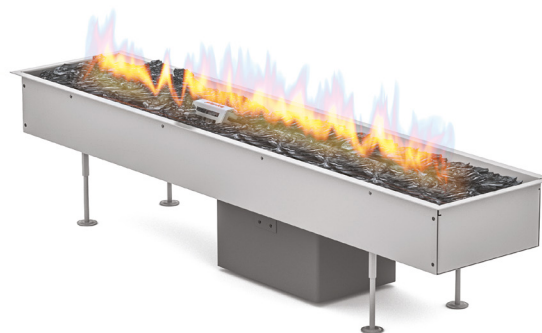

Galio OUTDOOR GAS FIREPLACE

Galio Insert

Gas fireplace insert with a linear form
Creates a cozy and unique atmosphere in outdoor living spaces

FEATURES

- For outdoor use
- Easy installation
- Flame height regulation
- Linear-shape burner
- LPG or Natural Gas powered
- Safety sensor
- No electrical connection required
- CE certified components
- Bespoke sizes
- Smart Home System compatible
- Optional: Wi-Fi modul
- Optional: remote control

SPECIFICATION

FUEL OPTION		G20 / G25 (NATURAL GAS)	G30 / G31 (LPG)
Heat output	kW [Hi]	min. 4,7 - max. 9,4	min. 6,3 - max. 11,8
Gas consumption	kg/h	-	min. 0,5 - max. 0,93
Gas consumption	m ³ /h	min. 0,5 - max. 1,0	-
Gas pressure	mbar	20	37
Net weight	kq	21	
Finish	-	stainless steel	