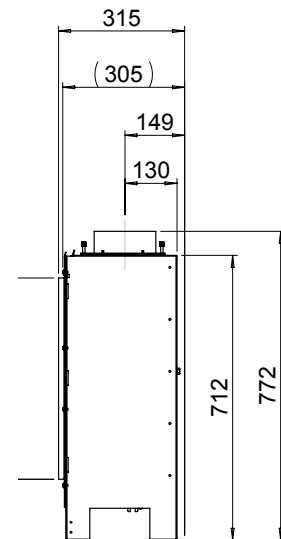

Fyn | 450

Specifications Fyn 450

Type	Built-in
Model	Frontmodel
Exterior dimensions WxHxD in mm	522 x 772 x 315
Fire display WxHxD in mm	448 x 500
System	Emberbed Burner®
Decoration	Log set of Carrara kiezel
Back walls	Smooth steel
Remote	GV60
Power (kW)	4,2
Operating system	Mertik
Energy label	A