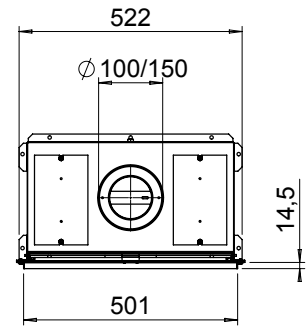

Fyn | 450

Specifications Fyn 450

Type	Built-in
Model	Frontmodel
Exterior dimensions WxHxD in mm	522 x 772 x 315
Fire display WxHxD in mm	448 x 500
System	Emberbed Burner®
Decoration	Log set of Carrara kiezel
Back walls	Smooth steel
Remote	GV60
Power (kW)	4,2
Operating system	Mertik
Energy label	A