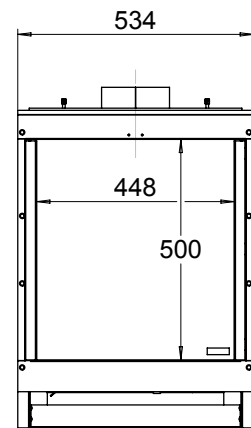

Fyn | 450

Specifications Fyn 450

Type	Built-in
Model	Frontmodel
Exterior dimensions WxHxD in mm	522 x 772 x 315
Fire display WxHxD in mm	448 x 500
System	Emberbed Burner®
Decoration	Log set of Carrara kiezel
Back walls	Smooth steel
Remote	GV60
Power (kW)	4,2
Operating system	Mertik
Energy label	A