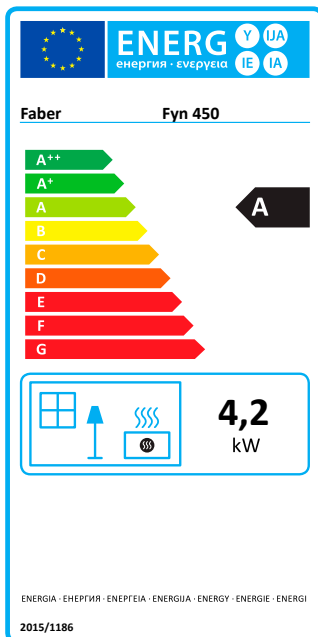

Fyn | 450

Specifications Fyn 450

Type	Built-in
Model	Frontmodel
Exterior dimensions WxHxD in mm	522 x 772 x 315
Fire display WxHxD in mm	448 x 500
System	Emberbed Burner®
Decoration	Log set of Carrara kiezel
Back walls	Smooth steel
Remote	GV60
Power (kW)	4,2
Operating system	Mertik
Energy label	A