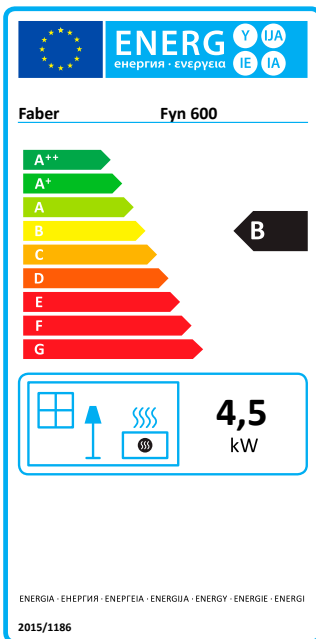

Fyn | 600

Specifications Fyn 600

Type	Built-in
Model	Frontmodel
Exterior dimensions WxHxD in mm	684 x 649 x 335
Fire display WxHxD in mm	598 x 350
System	Emberbed Burner®
Decoration	Log set en Carrara kiezel
Back walls	Smooth steel
Remote	GV60
Power (kW)	4,5
Operating system	Mertik
Energy label	A