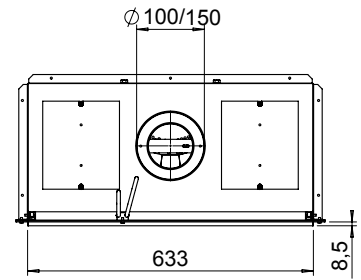

Fyn | 600

Specifications Fyn 600

Type	Built-in
Model	Frontmodel
Exterior dimensions WxHxD in mm	684 x 649 x 335
Fire display WxHxD in mm	598 x 350
System	Emberbed Burner®
Decoration	Log set en Carrara kiezel
Back walls	Smooth steel
Remote	GV60
Power (kW)	4,5
Operating system	Mertik
Energy label	A