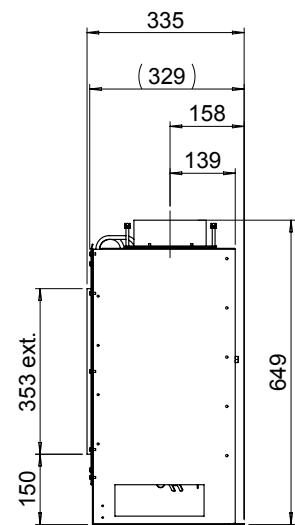

Fyn | 600

Specifications Fyn 600

Type	Built-in
Model	Frontmodel
Exterior dimensions WxHxD in mm	684 x 649 x 335
Fire display WxHxD in mm	598 x 350
System	Emberbed Burner®
Decoration	Log set en Carrara kiezel
Back walls	Smooth steel
Remote	GV60
Power (kW)	4,5
Operating system	Mertik
Energy label	A