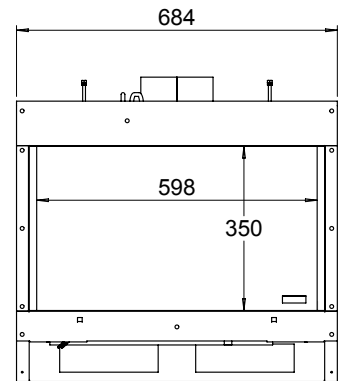

Fyn | 600

Specifications Fyn 600

Type	Built-in
Model	Frontmodel
Exterior dimensions WxHxD in mm	684 x 649 x 335
Fire display WxHxD in mm	598 x 350
System	Emberbed Burner®
Decoration	Log set en Carrara kiezel
Back walls	Smooth steel
Remote	GV60
Power (kW)	4,5
Operating system	Mertik
Energy label	A