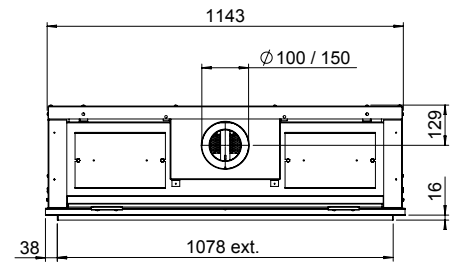

Smart | Relaxed L

ENERG
енергия · ενεργεια · energia · ENERGY · ENERGIE · ENERGI

Faber Relaxed Smart L

A++
A+
A
B
C
D
E
F
G

B

7,1 kW

ENERGIA · ЕНЕРГИЯ · ΕΝΕΡΓΕΙΑ · ENERGIA · ENERGY · ENERGIE · ENERGI

2015/1186

Specifications Smart Relaxed L

Type	Built-in
Model	Frontmodel
Exterior dimensions WxHxD in mm	1143 x 709 x 382
Fire display WxHxD in mm	977 x 430
System	Flat Burner®
Decoration	Log set
Back walls	Smooth steel
Remote	GV60
Power (kW)	7,1
Operating system	Mertik
Energy label	B

There is **so much to tell...**

For more information, please take a look at the website

www.faberfires.com