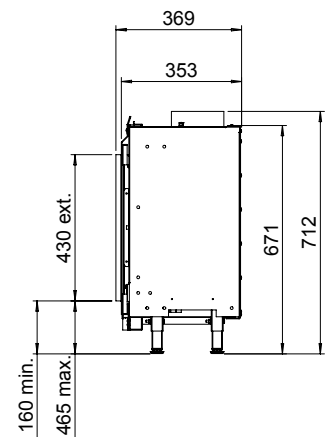

Smart | Relaxed L

ENERG
енергия · ενεργεια · energia · ENERGY · ENERGIE · ENERGI

Faber Relaxed Smart L

A++
A+
A
B
C
D
E
F
G

B

7,1 kW

ENERGIA · ЕНЕРГИЯ · ΕΝΕΡΓΕΙΑ · ENERGIA · ENERGY · ENERGIE · ENERGI

2015/1186

Specifications Smart Relaxed L

Type	Built-in
Model	Frontmodel
Exterior dimensions WxHxD in mm	1143 x 709 x 382
Fire display WxHxD in mm	977 x 430
System	Flat Burner®
Decoration	Log set
Back walls	Smooth steel
Remote	GV60
Power (kW)	7,1
Operating system	Mertik
Energy label	B

There is **so much to tell...**

For more information, please take a look at the website

www.faberfires.com