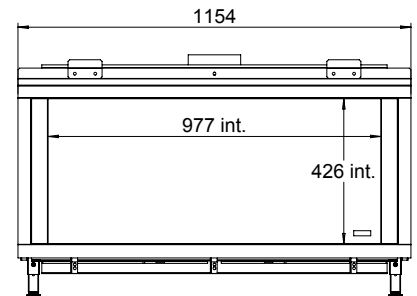

Smart | Relaxed L

ENERG
енергия · ενεργεια · energia · ENERGY · ENERGIE · ENERGI

Faber Relaxed Smart L

A++
A+
A
B
C
D
E
F
G

B

7,1 kW

ENERGIA · ЕНЕРГИЯ · ΕΝΕΡΓΕΙΑ · ENERGIA · ENERGY · ENERGIE · ENERGI

2015/1186

Specifications Smart Relaxed L

Type	Built-in
Model	Frontmodel
Exterior dimensions WxHxD in mm	1143 x 709 x 382
Fire display WxHxD in mm	977 x 430
System	Flat Burner®
Decoration	Log set
Back walls	Smooth steel
Remote	GV60
Power (kW)	7,1
Operating system	Mertik
Energy label	B

There is **so much to tell...**

For more information, please take a look at the website

www.faberfires.com